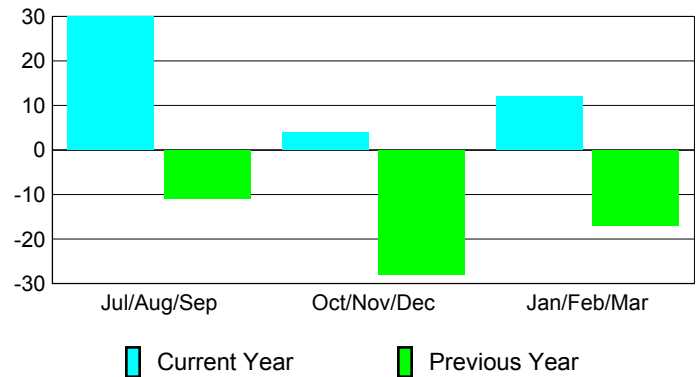

Comparison of Membership Gain/Loss

Current Year Compared to the Previous Year