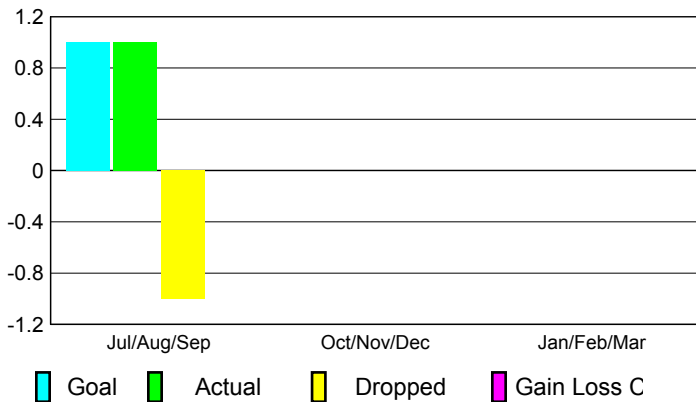

2009-2010 GMT Quarterly Report for District (or Undistricted) **District 337 C**

GMT: **Junichi Takata**

Location: **JAPAN**

GMT CA: **5**

CLUBS

Club Results
2009-2010

Clubs
2008-2009

Month	New Club	Actual New	Actual Dropped	Gain/Loss of	Gain/Loss of
	Goal	Clubs	Clubs	Clubs	Clubs
Jul/Aug/Sep	1	1	-1	0	0
Oct/Nov/Dec	0	0	0	0	-2
Jan/Feb/Mar	0	0	0	0	1
Totals	1	1	-1	0	-1

Club Results 2009-2010

Goal, New, Dropped, Gain/Loss

Comparison of Club Gain/Loss

Current Year Compared to the Previous Year

YTD Status Quo Clubs 2009-2010

Status Quo Clubs Compared to Status Quo Members

MEMBERSHIP