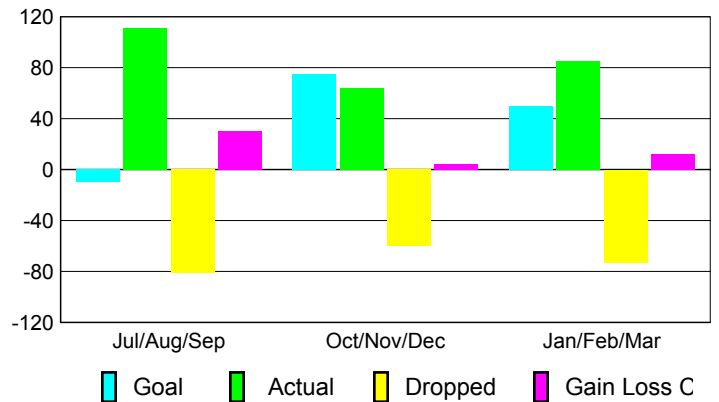

Membership Results 2009-2010

Goal, New, Dropped, Gain/Loss